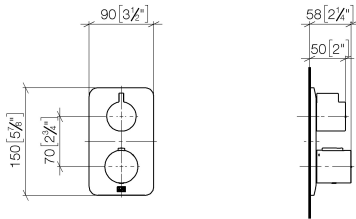

36 425 845

- cover plate 150 x 90 mm
- temperature control handle with safety limit stop at 38°C
- hot water temperature limiter, can be preset

	Chrome	36 425 845-00
	Brushed Platinum	36 425 845-06
	Dark Chrome	36 425 845-19
	Matte Black	36 425 845-33
	Brushed Chrome	36 425 845-93
	Brushed Dark Platinum	36 425 845-99

Recommended miscellaneous

xGRID Attachment set for integrating in the dry wall construction - 12 340 970 90

Required miscellaneous

xGRID Installation track 555 mm - 12 360 970 90

36 425 845

mm [inches]

Certificates