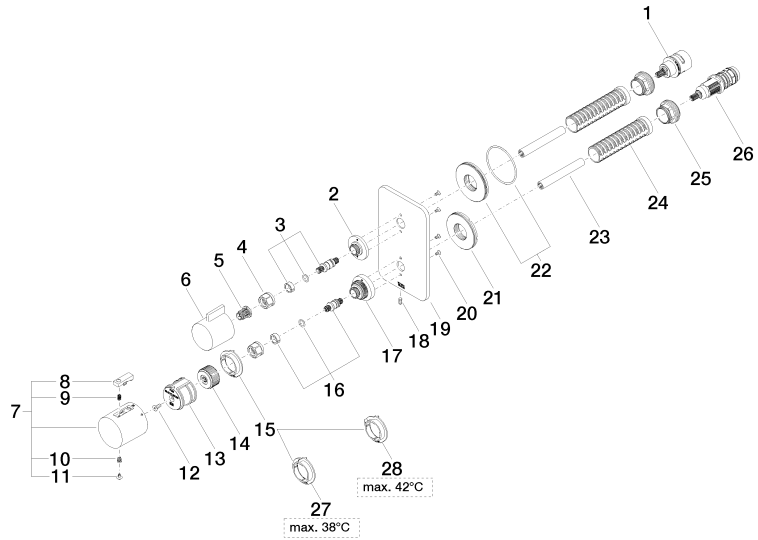

36 425 845

- cover plate 150 x 90 mm
- temperature control handle with safety limit stop at 38°C
- hot water temperature limiter, can be preset

	Chrome	36 425 845-00
	Brushed Platinum	36 425 845-06
	Dark Chrome	36 425 845-19
	Matte Black	36 425 845-33
	Brushed Chrome	36 425 845-93
	Brushed Dark Platinum	36 425 845-99

Recommended miscellaneous

xGRID Attachment set for integrating in the dry wall construction - 12 340 970 90

Required miscellaneous

xGRID Installation track 555 mm - 12 360 970 90

36 425 845

mm [inches]

Certificates

LGA_19385.

DVGW_DW-
6512DN0119.

LGA_19384.

WRAS_1906098.

36 425 845

LISSÉ Concealed thermostat with one function volume control - Chrome

LISSÉ

36 425 845

Spare parts list

No.	Item Number	Name	Quantity used	Delivery time
1	90 90 03 166 00 90	top	1	2
2	09 12 12 053-00	base	1	10
3	04 29 06 111 01-00	spindle	1	10
4	90 23 30 023 00 90	nut	2	2
5	90 12 12 002 00 90	fixing cap	1	2
6	09 20 67 006-00	handle	1	10
7	90 17 33 004 00-00	handle	1	10
8	90 21 33 011 00-13	handle	1	2
9	90 16 02 027 00 90	spring	1	2
10	90 30 30 136 00 90	screw	1	2
11	90 31 20 049 00-00	plug	1	10
12	90 30 30 124 00 90	screw	1	2
13	90 12 12 052 00 90	base	1	2
14	09 12 12 054 90	base	1	2
15	09 28 10 187 90	regulator	1	2
16	04 29 06 024 01-00	spindle	1	10
17	09 12 12 051-00	base	1	10
18	09 31 11 134 90	pin	1	2
19	09 11 02 302-00	plate	1	10
20	09 30 30 157 90	screw	4	2
21	09 30 01 296 90	disc	1	2
22	90 30 01 190 00 90	disc	1	2
23	90 23 01 124 00 90	sleeve	2	2
24	90 18 40 077 01 90	spindle	2	2
25	09 24 04 257 90	nut	2	2
26	90 15 02 013 00 90	cartridge	1	2
27	09 28 10 188 90	regulator	1	2
28	09 28 10 189 90	regulator	1	2